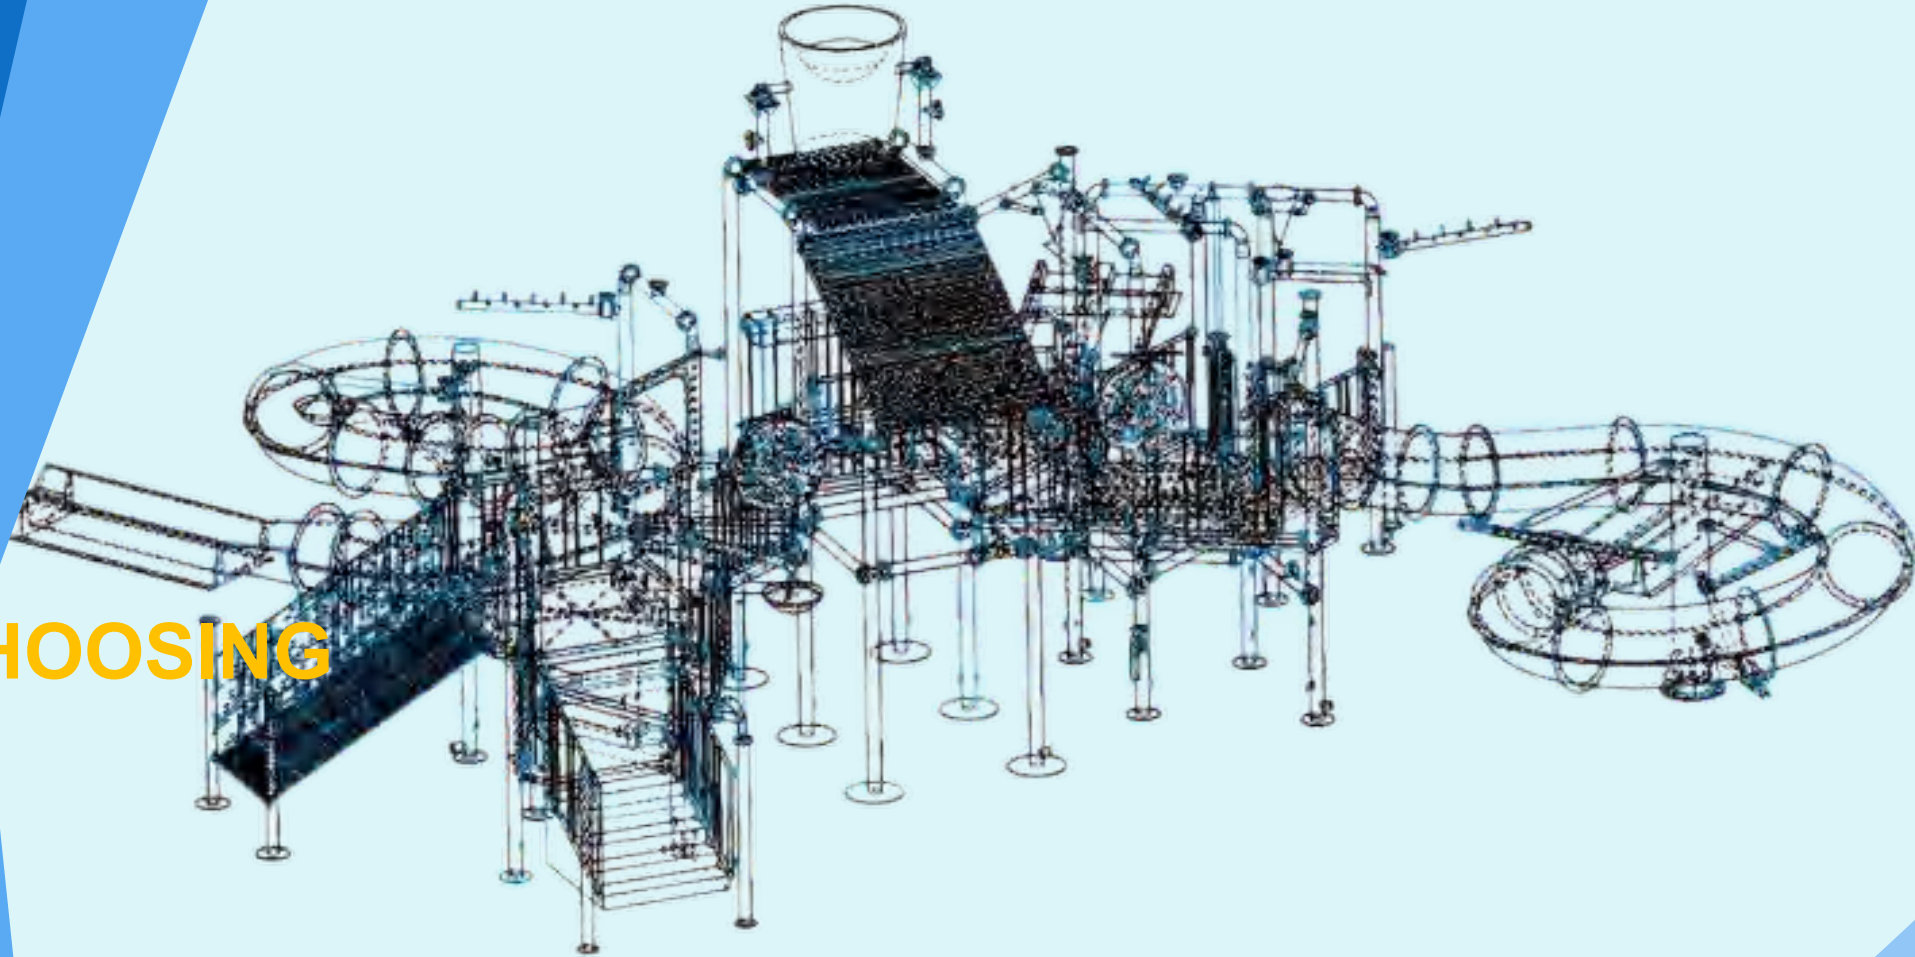

WATER HOUSE SERIES

- **MODEL FOR CHOOSING**