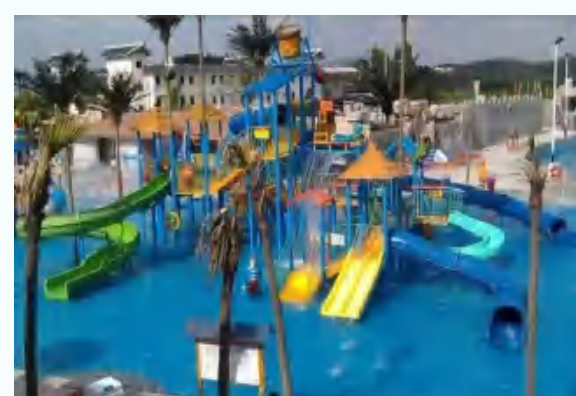

L-6507 Size:25*18*10m