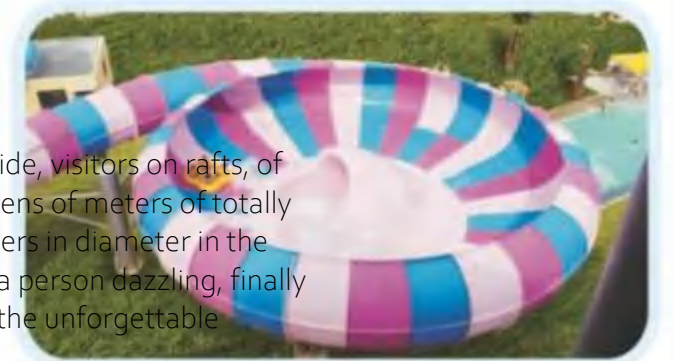

Big Tornado

- Slide platform height:15.2m/18m
- Horn diameter:18m
- Slide diameter:2.73m
- Slide position:2raft slide
- Projected floor area:45×42m
- Maximum passenger capacity:
480people/H

The big tornado winning the Golden Ticket Award-Best New Project of the international tourism industry, is the star of waterpark and most popular why young people, Rafts carrying tourists slowly enter the closed chute from the platform higher than ten meters, under the action of gravity and water and in the dark, plunge into rapid falling suddenly form a turn in the dark In the fear of high-speed centrifugal weightlessness and amid coincidental cries, tourists on rafts, as flushed out of the closed dark chute, would suddenly see the outerworld. As rafts slow down, they slip to the bottom of the big tornado, then by the action of inertia, water and gravity, rise, sink and swing to the exit.

Giant beast bowl

- Slide platform height:12m
- Entrance closed spiral section: diameter 1.4m, length 40m
- Bowl diameter: 12.4m
- Closed outlet section: diameter 1.4m, length 16m
- Slide style: falling pool type
- Passenger capacity:360people/H,480people/H

Water park equipment behemoth bowl slide is also called the spiral slide, visitors on rafts, of more than 13.5 m high platform sliding down, through a long and dozens of meters of totally enclosed tubular chute, high-speed into a "a huge bowl, about 15 meters in diameter in the centrifugal force, under the drive of tourists like rotation in space, let a person dazzling, finally drawn into the bowl in the middle of the hole Slide, visitors will enjoy the unforgettable experience, screaming will be accompanied by taxi.