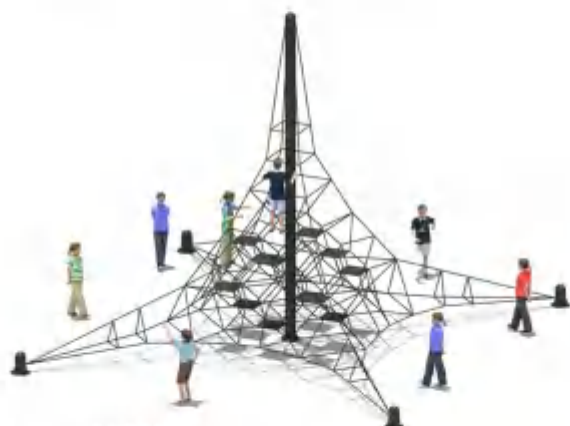

11702
Size : 2400x800x180cm
Crawling Series

11901
Size : 800×800×500cm
Crawling Series