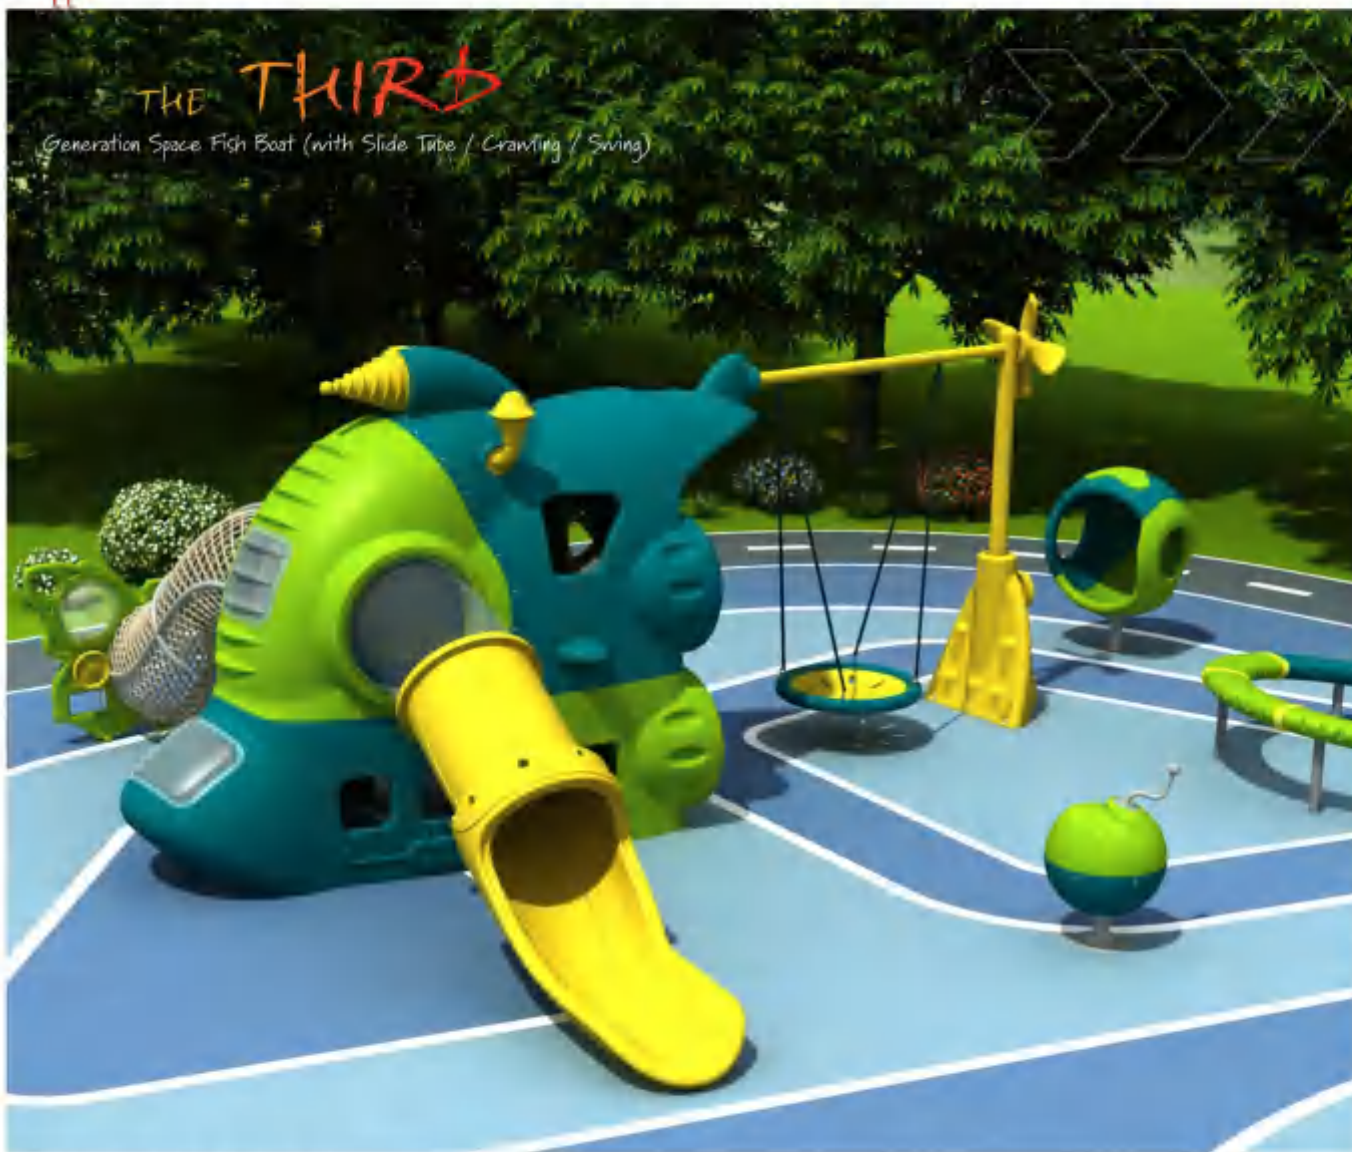

THE THIRD

Generation Space Fish Boat (with Slide Tube / Crawling / Swing)

00201

The third generation space fish boat
with sliding tube / crawling / without swing.
Size : 600 x 700 x 300cm
Color :

**THE NEW
BIG SET
SPACE FISH BOAT**

00301

New large set of space fish boat (with sliding bucket/drawing/with swing)
Size : 600x700x300cm Size : 430x700x300cm

00401

New large set of space fish boat (with climbing net/staircase - steel 5 slides with double railing)
Size : 800x750x400cm

00402

New large set of space fish boat (with stainless steel sidercrawl/with swing)
Size : 600x700x300cm

Small set of space fish boat (with swing)

SPACE 36' FISH BOAT

00501

Small set of space fish boat (with swing)
Size : 400×280×180cm