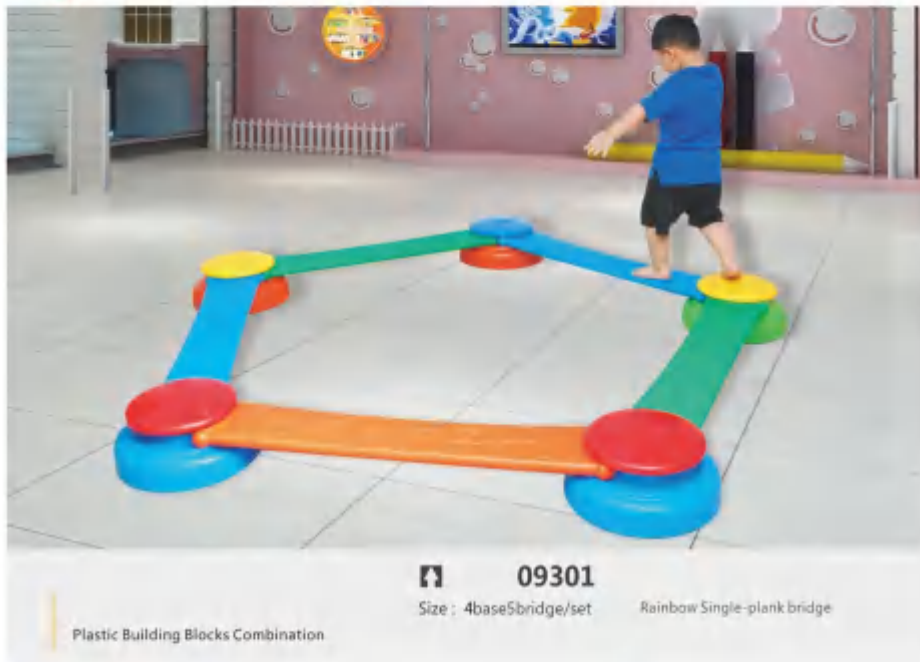

Colorful snowflakes
Size : $\varnothing 20 \times 2,3\text{cm}$ - 60 pcs/case

Plastic Building Blocks Combination

09201

Chuangle Building blocks
Size : 20×20×2.2cm 60pcs/case

Size: 20×20×2.2cm

Size: 20×20×2.2cm